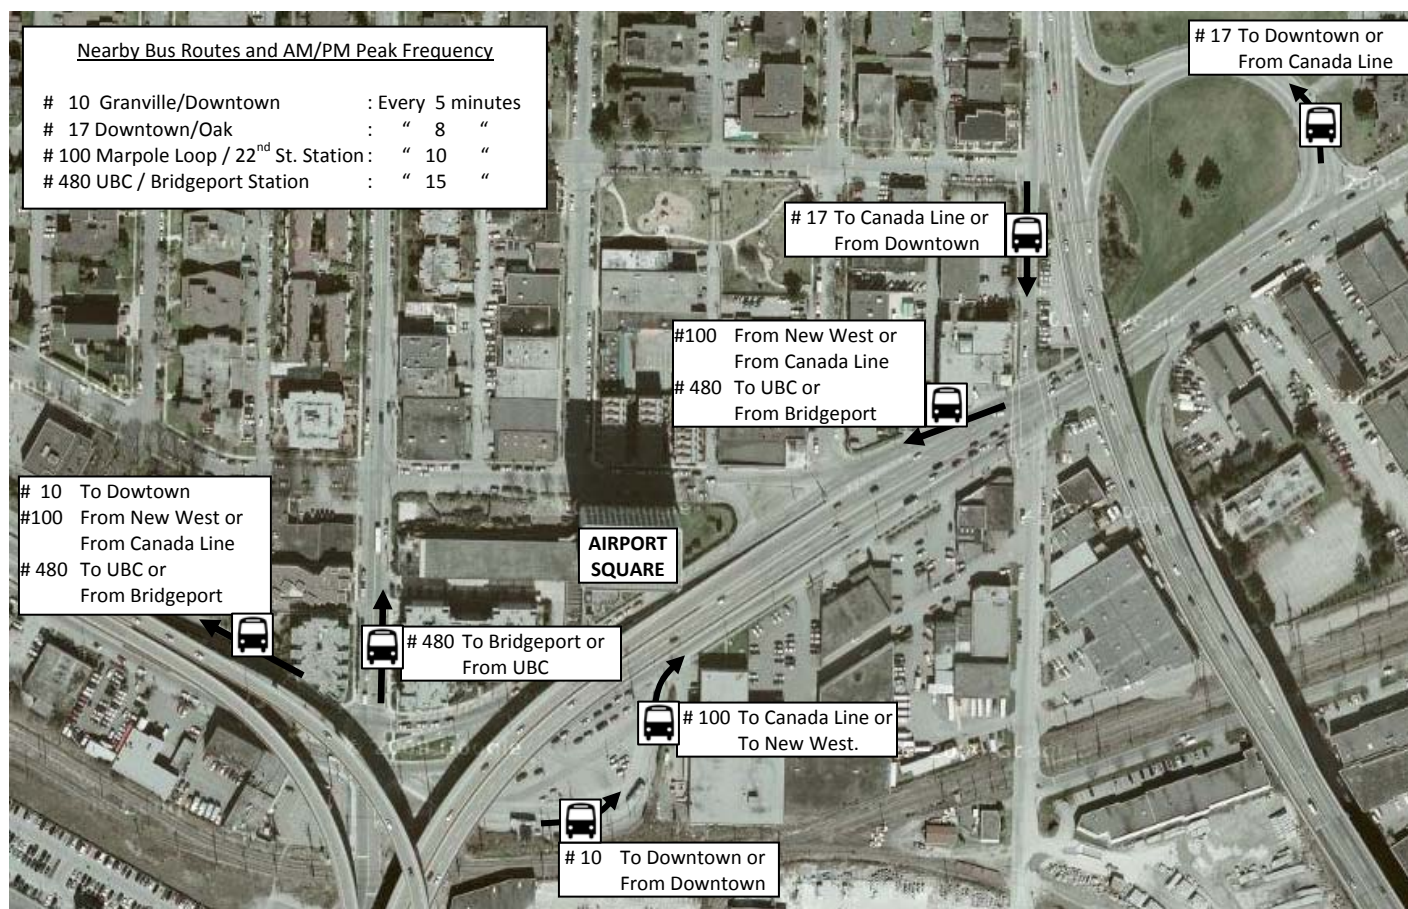

Commuting Options To/From Airport Square

- **Bus Routes**

Four bus routes stop within one block of Airport Square.

If You Want to Go:

North (e.g. downtown direct)

West (e.g. UBC)

South (e.g. Bridgeport Station)

East (e.g. New Westminster)

To the Canada Line

You Can Take:

#10 - Downtown or

17 – Downtown

#480 - UBC:

#480 - Bridgeport Station:

#100 - 22nd St. Station

#100 - 22nd St. Station

Or walk 1.5 km (15 minutes)

- **Additional Transit Information:**

<http://tripplanning.translink.ca/>

- **For Cyclists:**

- Indoor bike racks are located on parking level P2. Entrance is off Hudson St.
- Showers are located on the main floor via the unmarked door on the right past the elevators.